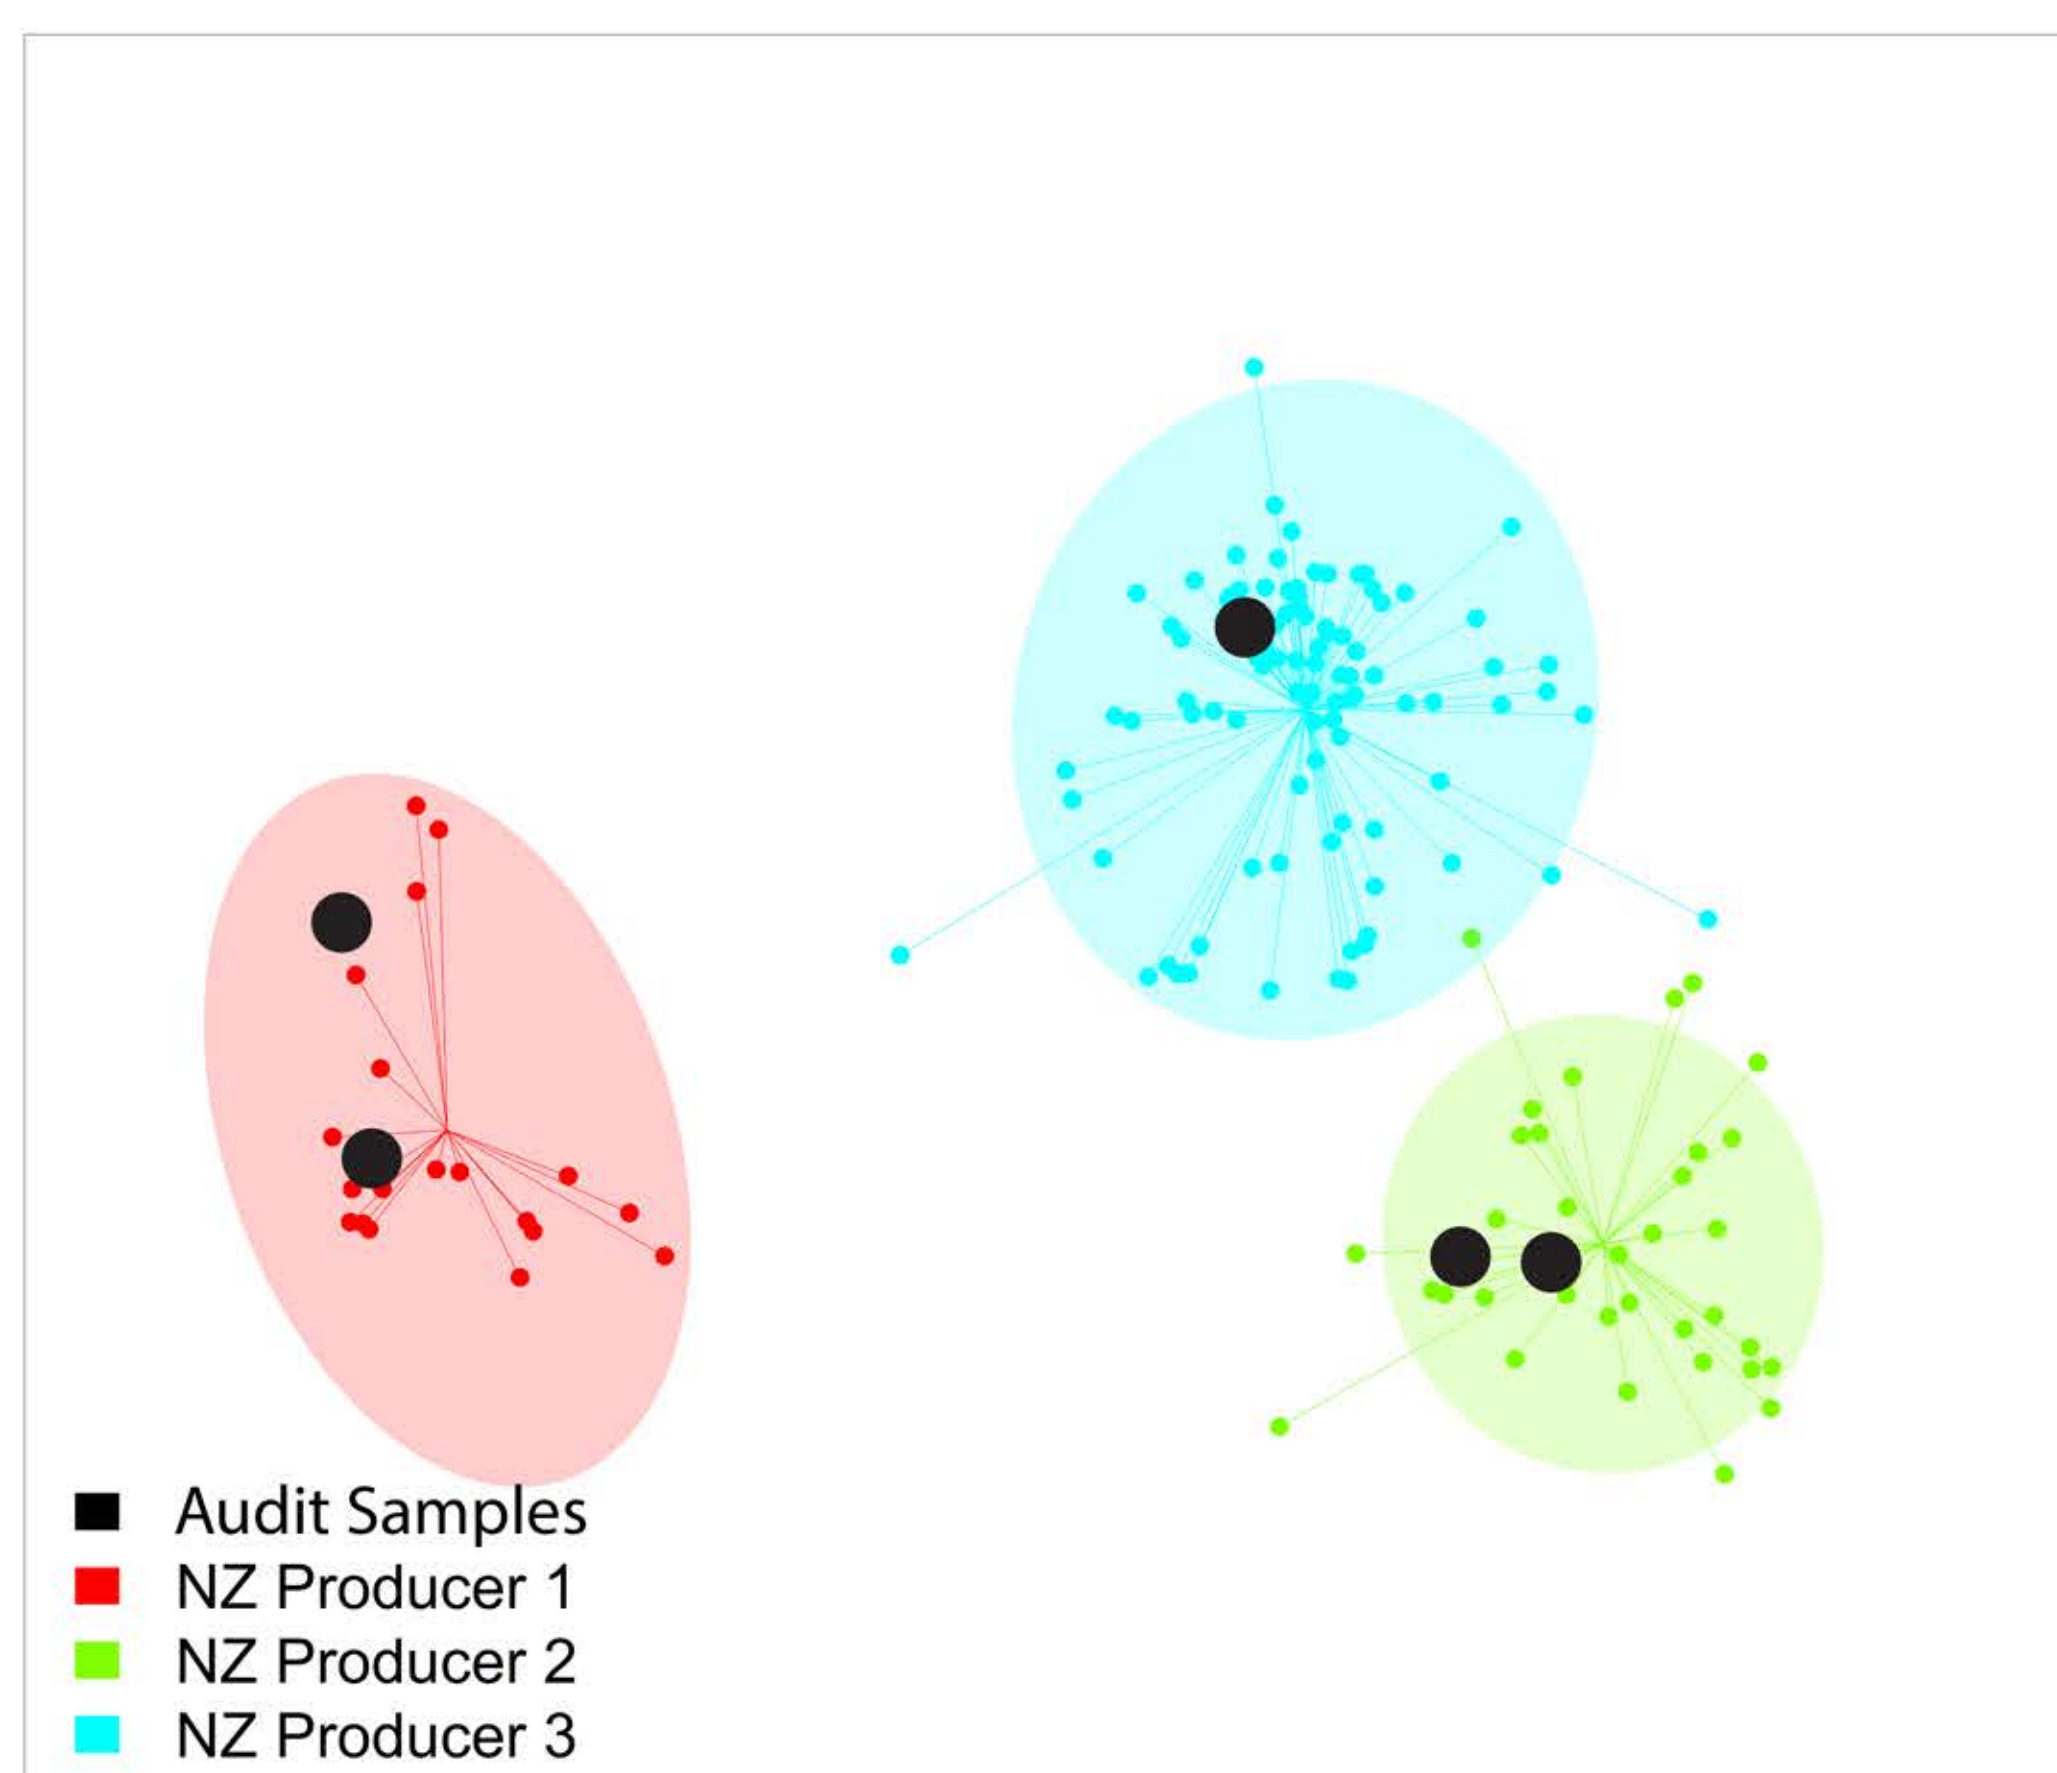

Honey

We have an extensive honey database with samples from throughout the world. New Zealand has an enviable reputation for quality honey which makes the product a target for fraud.

Example of Honey origin fingerprints

Each cluster represents an origin fingerprint for producers of Manuka honey products, and each point within the cluster represents a sample of the product. If a sample falls inside of a cloud, it is deemed to be consistent with product from that producer.

Oritain can answer the following questions:

- Is this honey a true product of New Zealand?
- What factory did this product come from?
- What batch did this product come from?
- Was this product diluted?
- What was the level of dilution for this product?

Origin Resolution

- Country
- Factory
- Batch